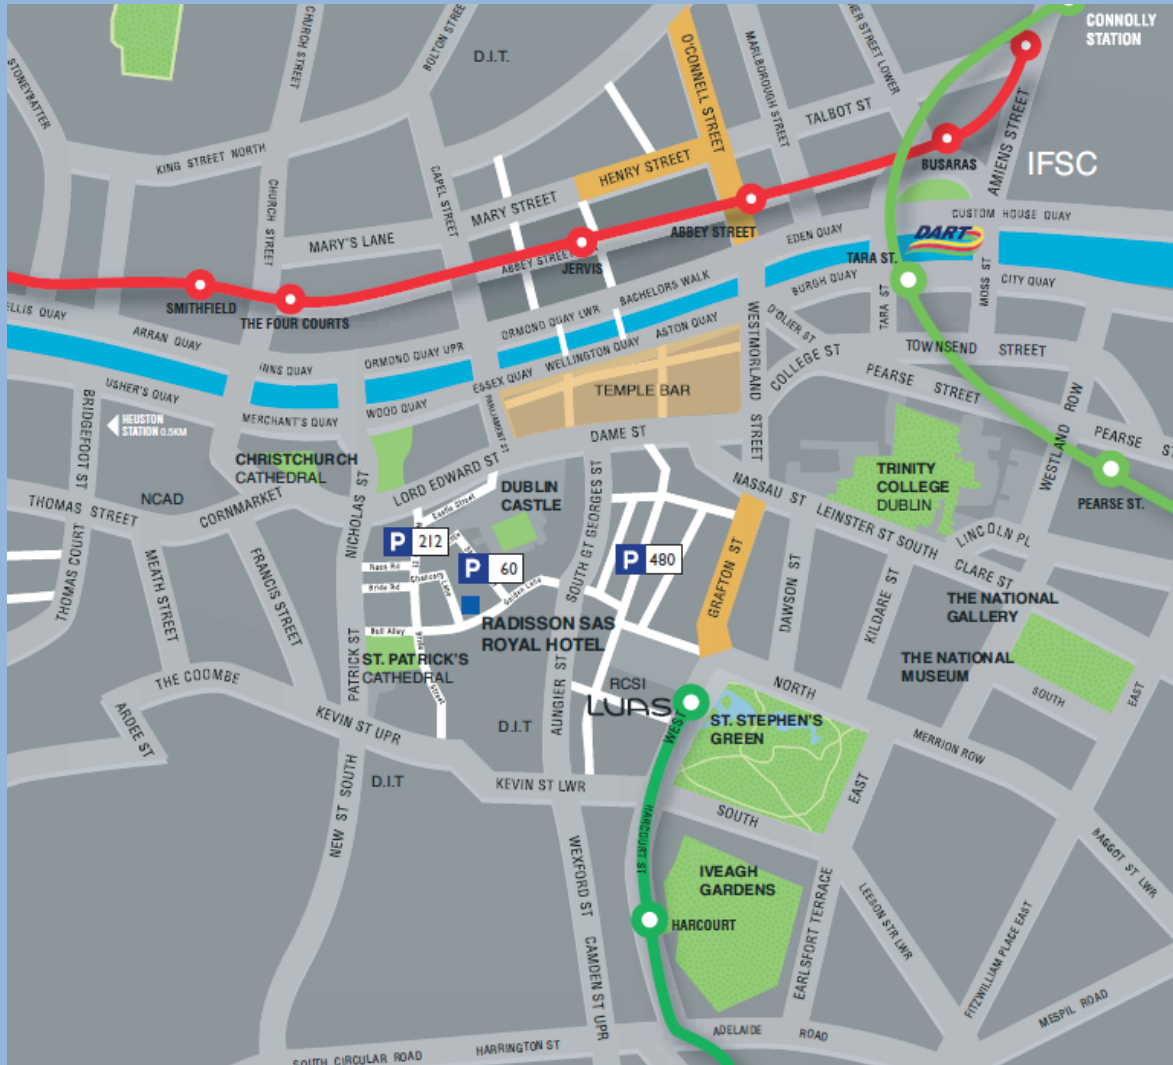

IDHA AGM 2010 Conference Venue Directions

Radisson Blu Royal, Golden Lane, Dublin 1

dublin.radissonsas.com

P 212 JURY'S CHRISTCHURCH **P 60** RADISSON SAS ROYAL **P 480** DRURY STREET

The Radisson SAS Royal is located within 5-10 minutes walking distance from St. Stephens Green, Grafton Street and O'Connell Street.

By Train: The hotel is located between Heuston Station and Connolly Station. The LUAS operates from both stations and services the Jervis stop. Once at the Jervis stop, walk towards the River Liffey and cross at the Millennium Bridge. Walk southbound through Temple Bar and up Georges's St. Take a right onto Stephens Street/Golden Lane and the hotel is on the right hand side.

By Car from the South Quays: Drive along the south quays and take a left onto Bridge Street Lower. Take a left onto Thomas Street which continues onto Cornmarket Street. Take a right onto Nicholas Street which continues onto Patrick Street. Take a left onto Kevin Street Upper. Take a left onto Bride Street. Take a right onto Golden Lane. The Radisson SAS Royal Hotel is on your left.

By Car from the North Quays: Drive along the North Quays and take a right over Parliament Street. Take a right on to Lord Edward Street. Take a left on to Nicholas Street which continues onto Patrick Street. Take a left onto Kevin Street Upper. Take a left onto Bride Street. Take a right onto Golden Lane. The Radisson SAS Royal Hotel is on your left.